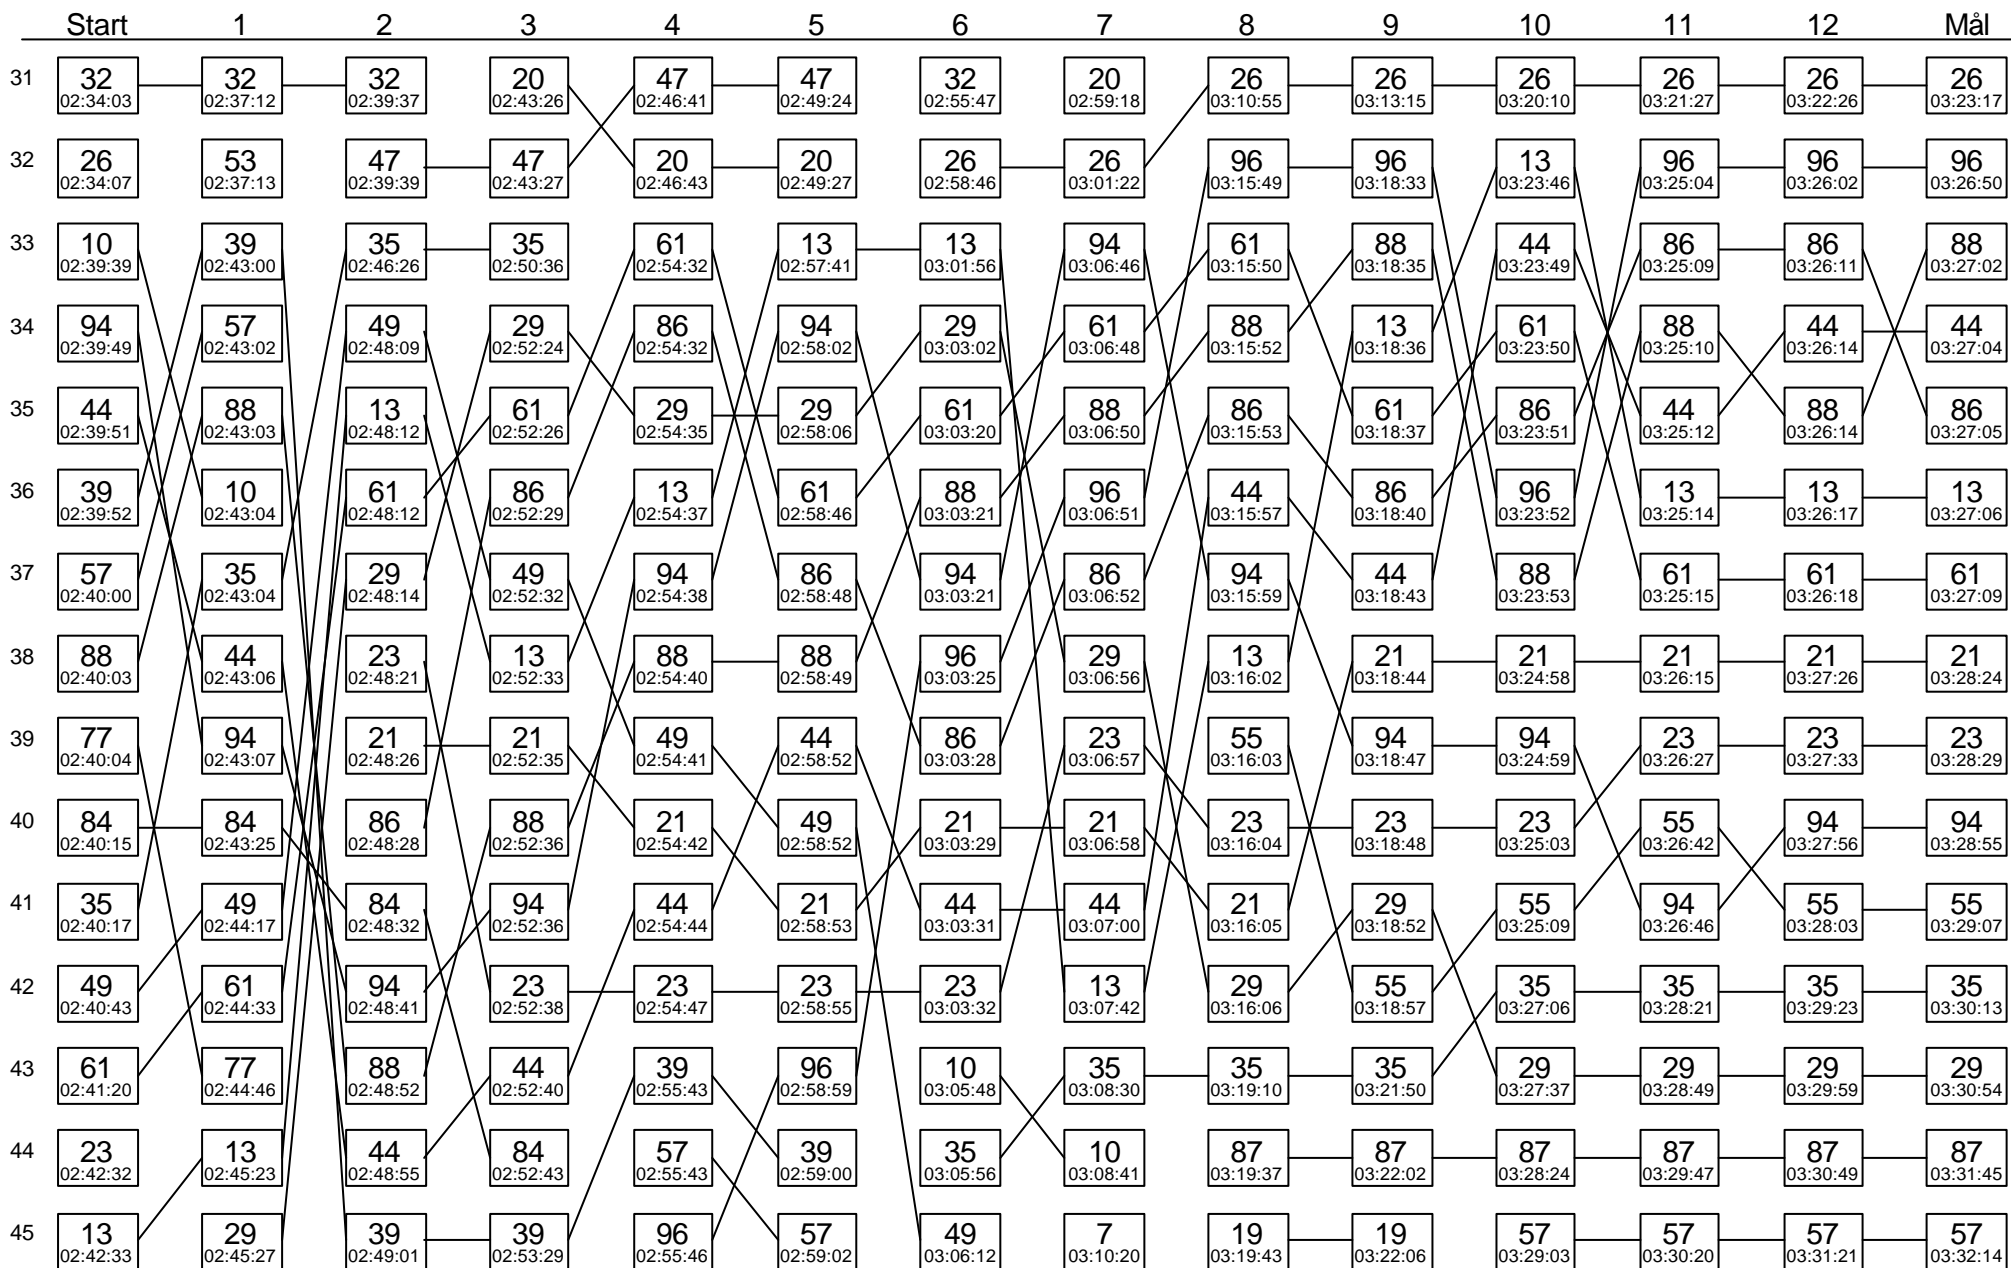

Sträcka 9

(forts.)

Diagrammet visar stämpplingsordningen i skogen för varje kontroll på sträckan

Sträcka 9

(forts.)

Diagrammet visar stämpningsordningen i skogen för varje kontroll på sträckan

	Start	1	2	3	4	5	6	7	8	9	10	11	12	Mål
46	29 02:42:34	23 02:45:31	10 02:49:04	57 02:53:31	10 02:56:04	10 02:59:03	57 03:06:15	34 03:10:42	57 03:19:46	57 03:22:09	19 03:29:13	19 03:30:32	19 03:31:44	19 03:32:34
47	34 02:42:36	21 02:45:36	77 02:49:23	10 02:53:39	35 02:57:20	35 03:00:33	7 03:07:01	87 03:10:50	7 03:19:55	7 03:22:15	63 03:29:15	7 03:30:40	7 03:31:46	7 03:32:42
48	86 02:42:36	86 02:45:38	57 02:49:41	96 02:53:44	7 02:57:47	19 03:01:31	19 03:07:03	57 03:10:51	10 03:20:18	10 03:23:40	10 03:29:17	10 03:30:50	10 03:32:01	63 03:32:58
49	21 02:42:46	34 02:46:12	96 02:49:47	7 02:55:08	19 02:57:50	87 03:01:33	87 03:07:06	19 03:10:52	63 03:20:56	63 03:23:56	7 03:29:18	63 03:30:51	63 03:32:01	10 03:33:01
50	7 02:43:36	96 02:46:39	34 02:49:54	87 02:55:11	87 02:57:53	7 03:01:34	34 03:07:09	49 03:10:54	49 03:21:18	49 03:24:41	49 03:30:04	49 03:31:50	49 03:33:11	49 03:34:13
51	96 02:43:44	7 02:47:16	7 02:51:08	19 02:55:12	63 02:58:04	63 03:01:45	63 03:07:09	63 03:11:07	34 03:23:39	39 03:27:24	39 03:34:04	39 03:35:30	39 03:36:39	39 03:37:34
52	87 02:43:48	87 02:47:19	87 02:51:12	42 02:55:17	34 02:58:07	34 03:01:50	39 03:08:04	39 03:12:42	39 03:24:13	34 03:30:24	34 03:36:05	34 03:37:50	34 03:39:12	42 03:40:10
53	19 02:44:21	19 02:47:42	19 02:51:15	34 02:55:37	42 03:02:50	42 03:06:26	42 03:13:22	42 03:16:50	42 03:27:24	42 03:31:04	42 03:36:36	42 03:38:03	42 03:39:12	34 03:40:18
54	42 02:44:32	42 02:47:48	42 02:51:30	77 02:55:40	97 03:03:54	62 03:07:59	31 03:13:33	31 03:16:52	31 03:27:52	31 03:31:38	78 03:38:51	78 03:40:14	78 03:41:17	78 03:42:09
55	63 02:45:11	63 02:48:22	63 02:51:45	63 02:55:42	60 03:03:57	97 03:07:59	97 03:13:42	97 03:16:57	97 03:30:08	97 03:33:17	60 03:39:01	60 03:40:21	60 03:41:21	60 03:42:11
56	85 02:45:47	81 02:52:12	31 02:56:09	62 03:01:08	85 03:03:59	31 03:08:00	62 03:14:26	62 03:20:03	60 03:31:08	78 03:33:45	31 03:39:07	97 03:40:56	97 03:42:22	97 03:43:38
57	60 02:46:56	60 02:52:20	85 02:56:11	85 03:01:11	31 03:04:00	60 03:08:04	60 03:14:30	60 03:20:07	78 03:31:23	60 03:33:50	97 03:39:19	31 03:40:57	31 03:42:33	31 03:43:40
58	81 02:47:47	62 02:52:37	60 02:56:14	60 03:01:14	62 03:04:00	85 03:08:07	85 03:14:32	84 03:21:27	67 03:32:05	62 03:35:44	72 03:40:35	72 03:41:53	62 03:43:03	62 03:43:52
59	62 02:47:48	85 02:52:41	62 02:56:14	31 03:01:16	68 03:06:56	67 03:11:03	67 03:16:28	67 03:21:51	68 03:32:08	67 03:35:48	62 03:40:36	62 03:41:56	72 03:43:03	72 03:43:54
60	31 02:48:57	31 02:52:49	97 02:56:23	97 03:01:19	79 03:07:23	68 03:11:07	68 03:16:31	68 03:21:52	62 03:32:43	68 03:35:49	51 03:40:39	67 03:42:09	68 03:43:18	68 03:44:05